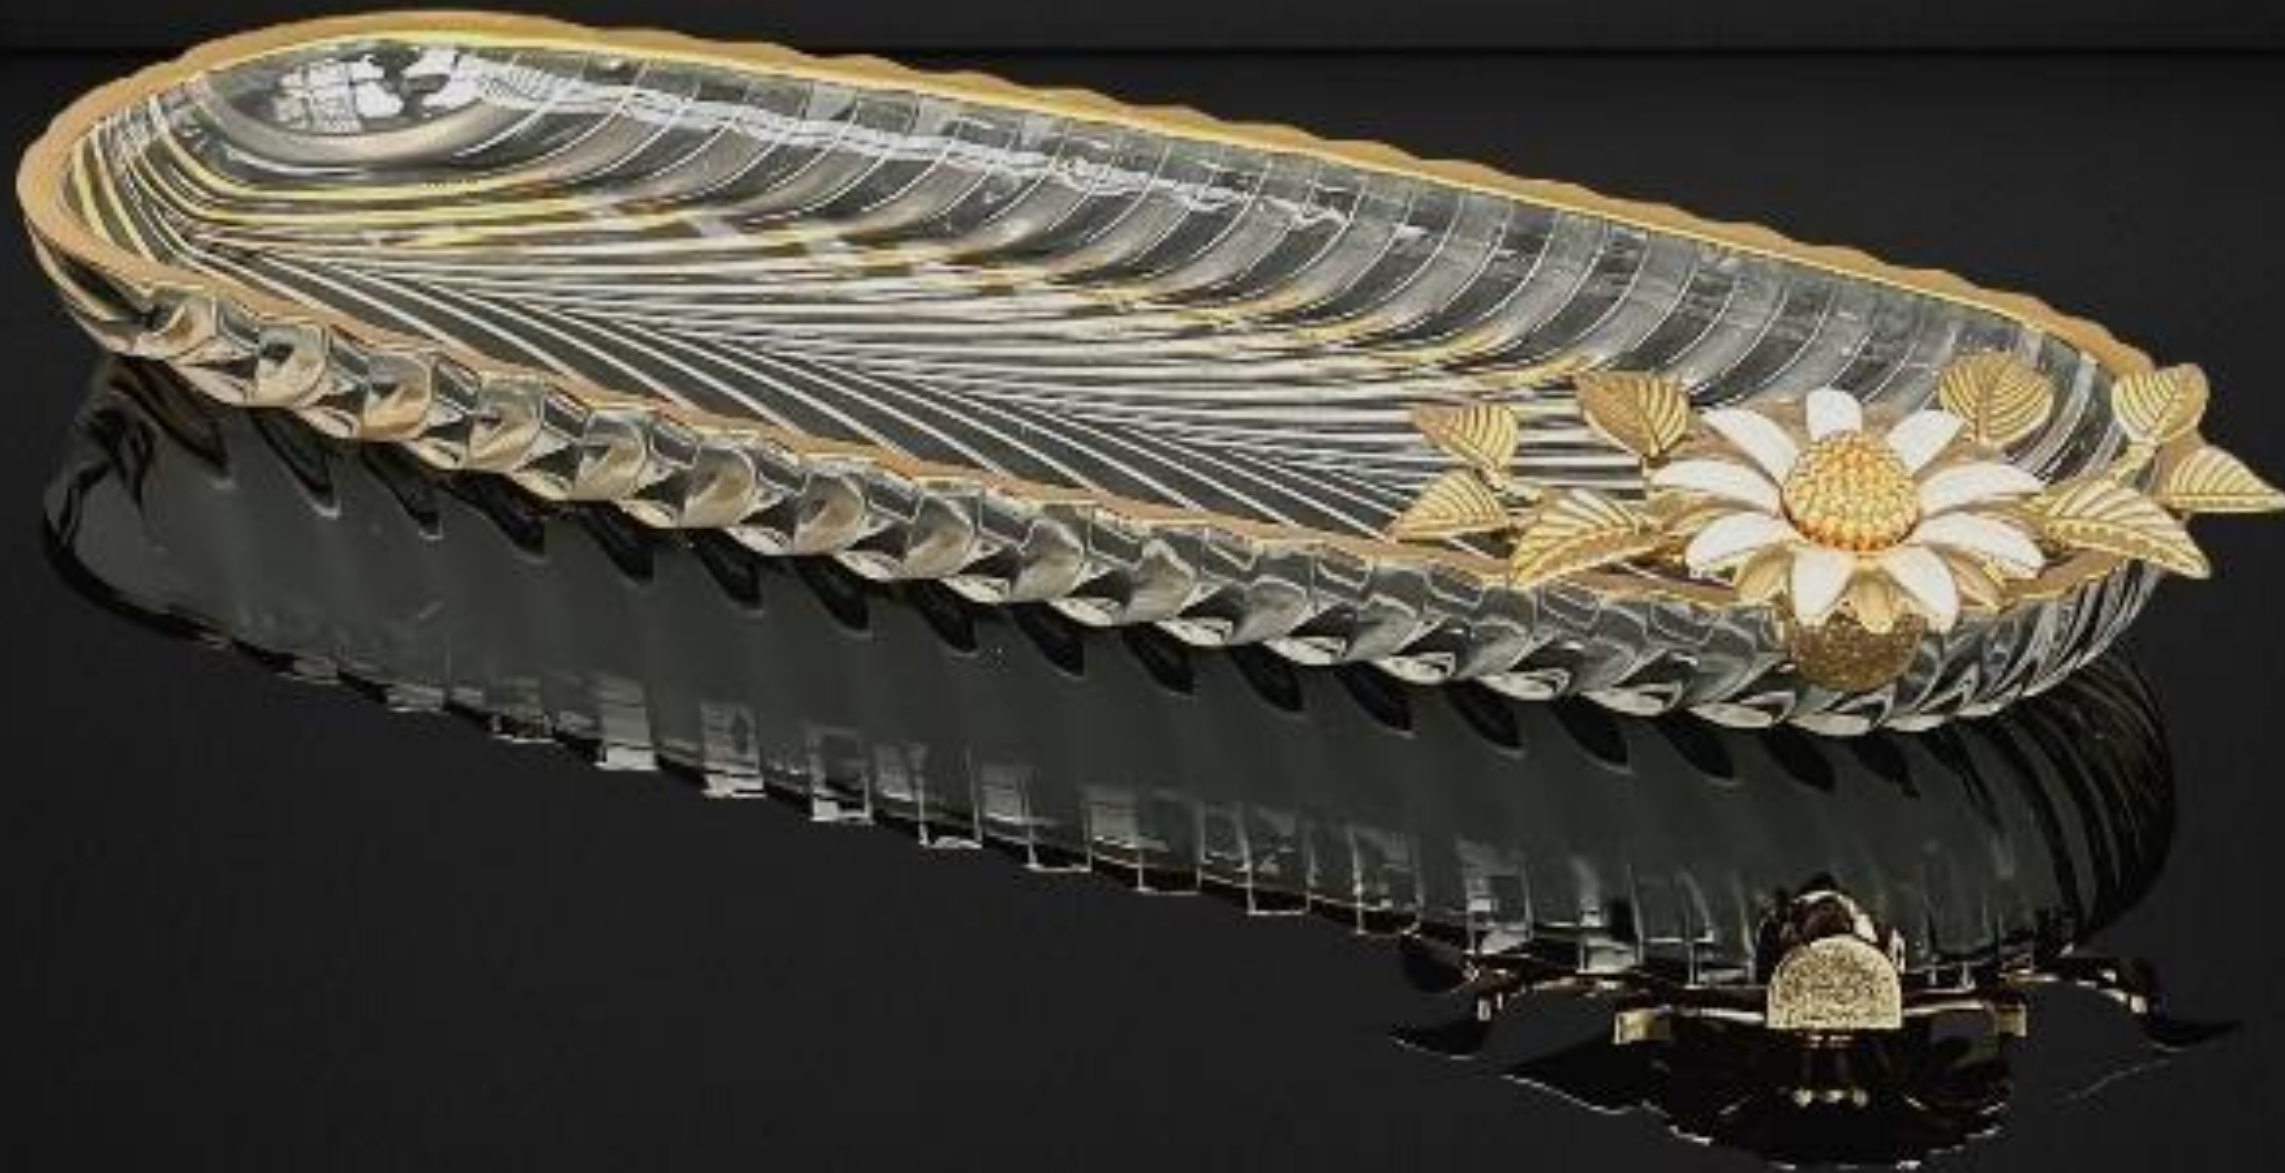

LUXURY GLASSWARE

BEYAZ PAPATYA CAM SERİSİ
BEYAZ PAPATYA GLASS LINE

LUXURY GLASSWARE

BEYAZ PAPATYA CAM SERİSİ
BEYAZ PAPATYA GLASS LINE

LUXURY GLASSWARE

BEYAZ PAPATYA CAM KÜÇÜK KAYIK
33*13*5 CM
ÜRÜN KODU/CODE : 220703050-2430